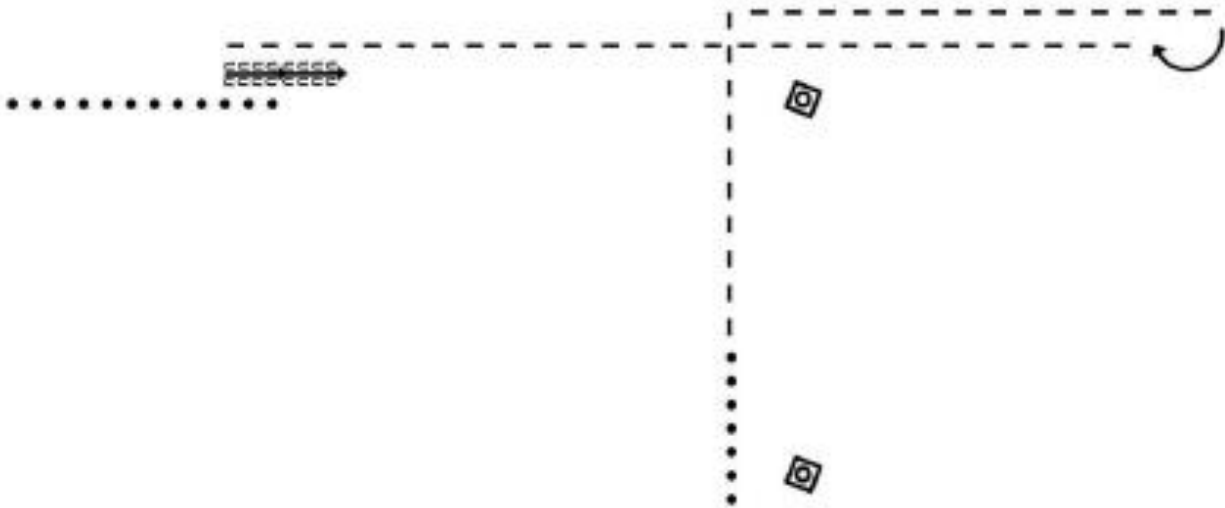

NPHC – KPHA TWIN STATES EXTRAVAGANZA
May 30-31, 2026 – Sandhills Global Event Center
4100 N 84th St – Lincoln, NE 68507

Judges: Leigh Ann Skurupey, Scott Merritt, Cindy Wolverton, Jim Dudley

Class 135 All Breed Leadline Horsemanship (Exhibitor 3-8)

Class 159 Youth W-T Horsemanship 5-10

1. Walk.
2. Jog past marker.
3. Jog a right turn.
4. Stop and 180 right.
5. Jog across arena.
6. Stop and back.
7. Walk away to exit.