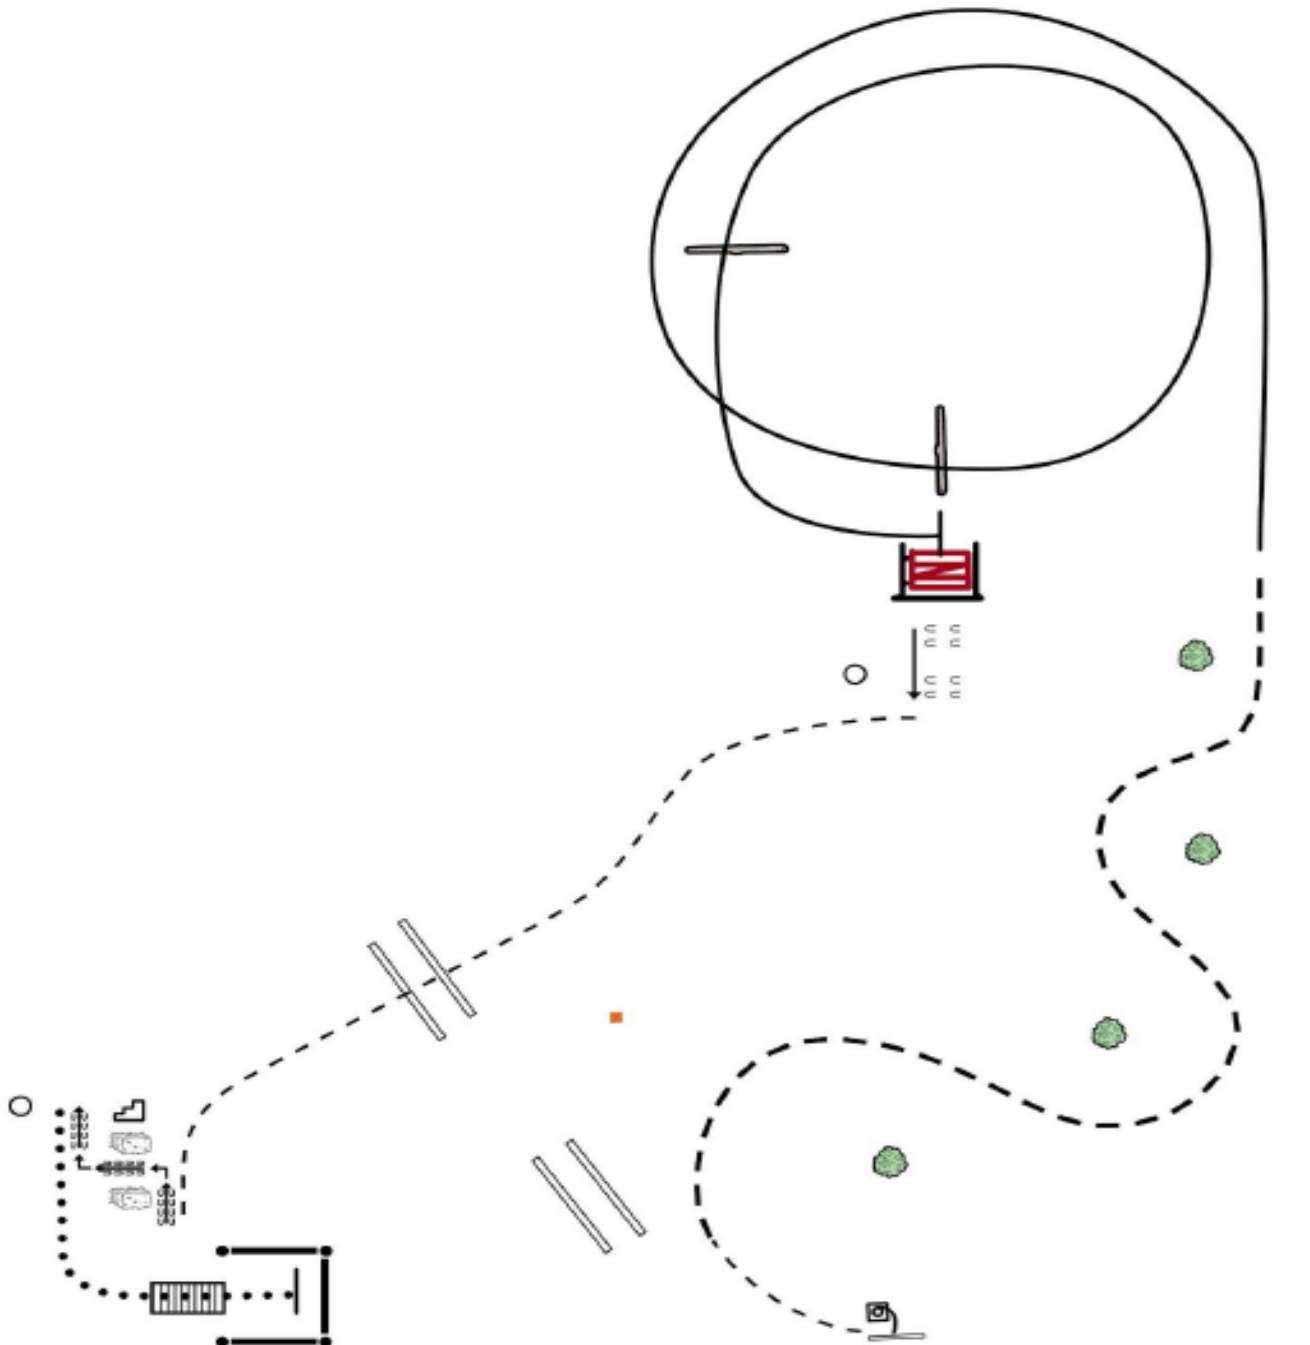

1. Complete four spins to the right. Hesitate.
2. Complete four spins to the left. Hesitate.
3. Beginning on the left lead, complete three circles to the left: the first two circles large and fast; the third circle small and slow. Change leads at the center of the arena.
4. Complete three circles to the right: the first two circles large and fast; the third circle small and slow. Change leads at the center of the arena.
5. Begin a large circle to the left but do not close this circle. Run up the right side of the arena past the center marker and do a right rollback at least twenty feet (6.09m) from the wall or fence – no hesitation.
6. Continue back around previous circle but do not close this circle. Run up the left side of the arena past the center marker and do a left rollback at least twenty feet (6.09m) from the wall or fence – no hesitation.
7. Continue back around previous circle but do not close this circle. Run up the right side of the arena past the center marker and do a sliding stop at least twenty feet (6.09m) from the wall or fence. Back up at least ten feet (3m). Hesitate to demonstrate the completion of the pattern.

- Class 118 All Breed Ranch Trail
- Class 119 Youth 18/U Ranch Trail
- Class 120 Novice Amateur Ranch Trail

1. Be ready standing quietly by drag.
2. Trot, then extended trot through serpentine.
3. Lope left lead over two logs.
4. Stop at gate. Work right handed gate.
5. Side pass left.
6. Trot over two poles.
7. Stop at hay bales. Back between hay bales and stop near mounting block.
8. Dismount near stool (optional use). Ground tie
9. Lead horse at the walk over bridge. Stop and hesitate 3 seconds in box. Pattern is complete.