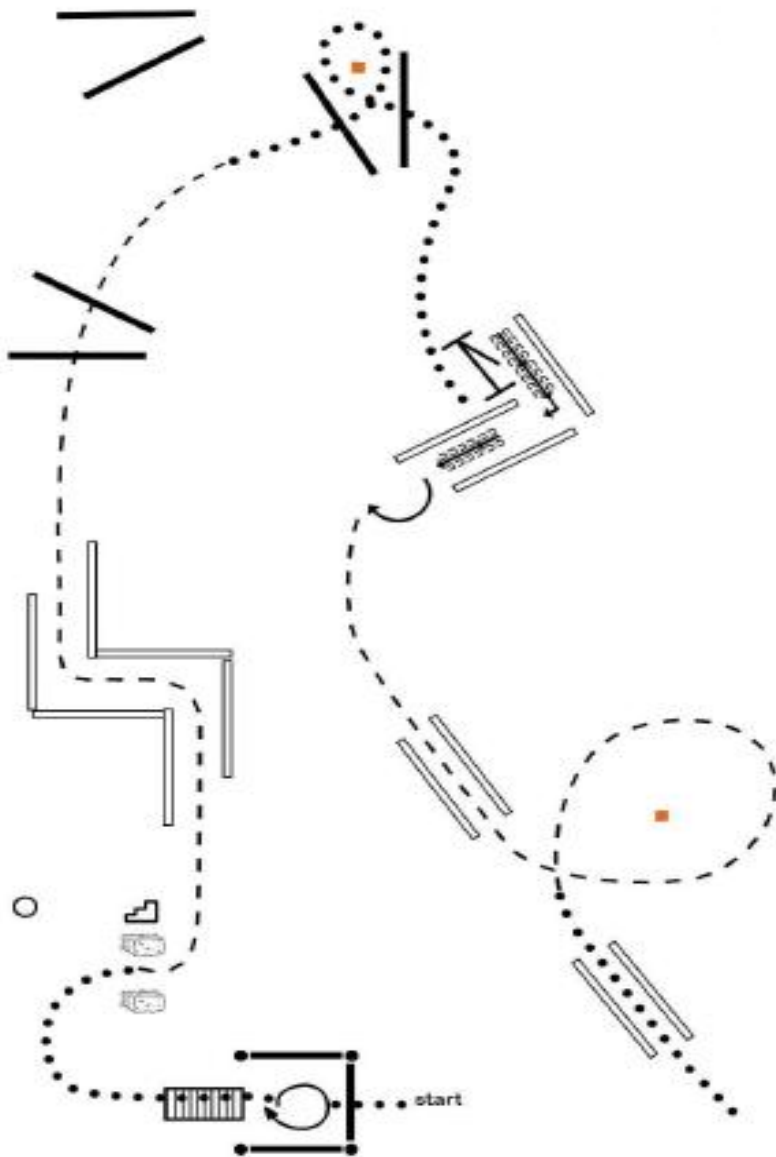

NPHC – KPHA TWIN STATES EXTRAVAGANZA
May 30-31, 2026 – Sandhills Global Event Center
4100 N 84th St – Lincoln, NE 68507

Judges: Leigh Ann Skurupey, Scott Merritt, Cindy Wolverton, Jim Dudley

- Class 134 Youth Leadline Trail NON-APHA (Exhibitor 3-8)
- Class 136 All Breed Yearling/2 Year Old In-hand Trail
- Class 137 Yearling In-hand Trail
- Class 138 Amateur Yearling In-hand Trail
- Class 139 2 Year Old In-hand Trail

1. Walk into box. 360 right.
2. Walk over bridge then through hay bales.
3. Jog the jog through.
4. Jog over two poles.
5. Walk over one pole, around marker, over one pole.
6. Walk to and work left handed gate.
7. Back L. 180 right.
8. Jog through chute and around one marker, then walk through chute. Pattern is complete.