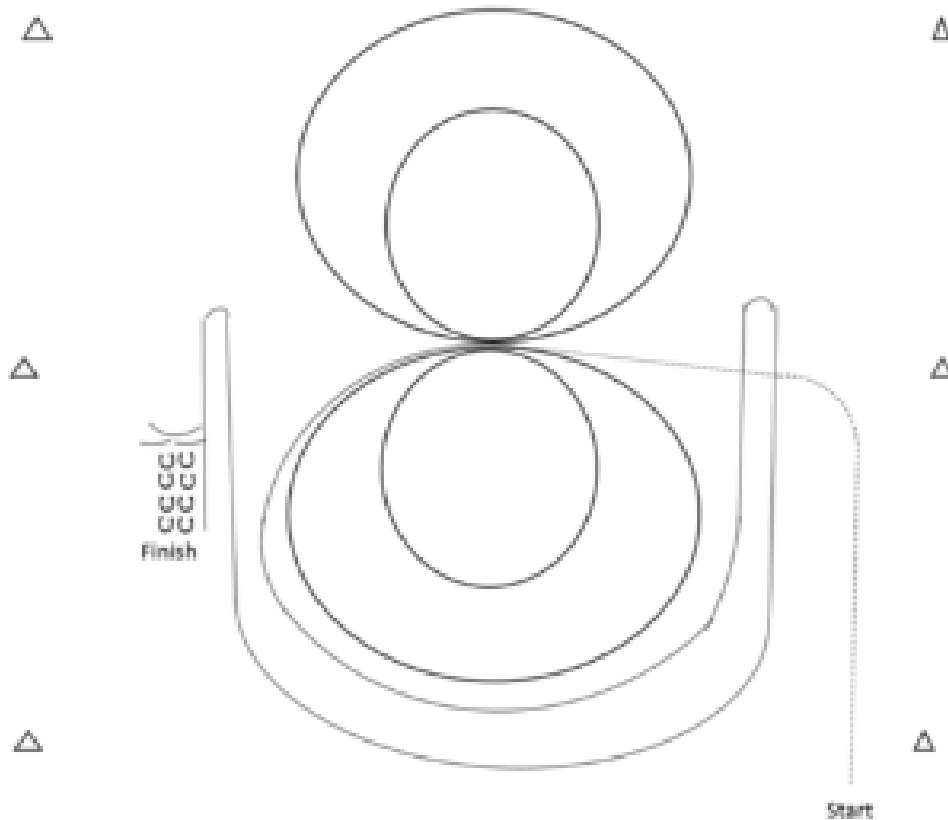

NPHC – KPHA TWIN STATES EXTRAVAGANZA
May 30-31, 2026 – Sandhills Global Event Center
4100 N 84th St – Lincoln, NE 68507

Judges: Leigh Ann Skurupey, Scott Merritt, Cindy Wolverton, Jim Dudley

All Ranch Reining – Classes 108, 109, 110, 111, 112

Pattern can be a trot or Lope in Pattern

1. Beginning on the left lead complete two circle to the left, The first circle small and slow, the next circle large and fast, Change leads at the center of arena.
2. Complete two circles to the right, The first circle small and slow, the next circle large and fast, Change leads in the center of the arena.
3. Begin large circle to left, but do not close the circle, run down the right side of the arena past center marker, and roll back right, no hesitation.
4. Continue around the end of the arena to run down the left side of the arena past center marker and do a left roll back, no hesitation.
5. Run past the middle marker, Stop, Back up 10 feet, 1/4 turn to right, 1/2 turn to left, 1/4 turn to Right.
  Hesitate to complete pattern.