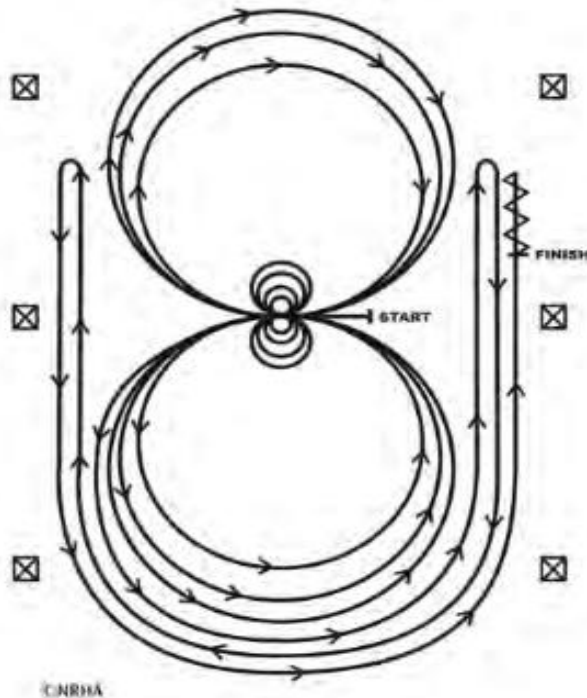

NPHC – KPHA TWIN STATES EXTRAVAGANZA
May 30-31, 2026 – Sandhills Global Event Center
4100 N 84th St – Lincoln, NE 68507

Judges: Leigh Ann Skurupey, Scott Merritt, Cindy Wolverton, Jim Dudley

All Reining Classes – Classes 113, 114, 115, 116

Reining Pattern #6

National Reining Horse Association Patterns are used with permission.
© 2021 National Reining Horse Association.

Horses may walk or jog to the center of the arena. Horses must walk or stop prior to starting pattern. Beginning at the center of the arena facing the left wall or fence.

1. Complete four spins to the right. Hesitate.
2. Complete four spins to the left. Hesitate.
3. Beginning on the left lead, complete three circles to the left: the first two circles large and fast; the third circle small and slow. Change leads at the center of the arena.
4. Complete three circles to the right: the first two circles large and fast; the third circle small and slow. Change leads at the center of the arena.
5. Begin a large circle to the left but do not close this circle. Run up the right side of the arena past the center marker and do a right rollback at least twenty feet (6.09m) from the wall or fence – no hesitation.
6. Continue back around previous circle but do not close this circle. Run up the left side of the arena past the center marker and do a left rollback at least twenty feet (6.09m) from the wall or fence – no hesitation.
7. Continue back around previous circle but do not close this circle. Run up the right side of the arena past the center marker and do a sliding stop at least twenty feet (6.09m) from the wall or fence. Back up at least ten feet (3m). Hesitate to demonstrate the completion of the pattern.

Exhibitor may dismount and drop bridle to the designated judge.