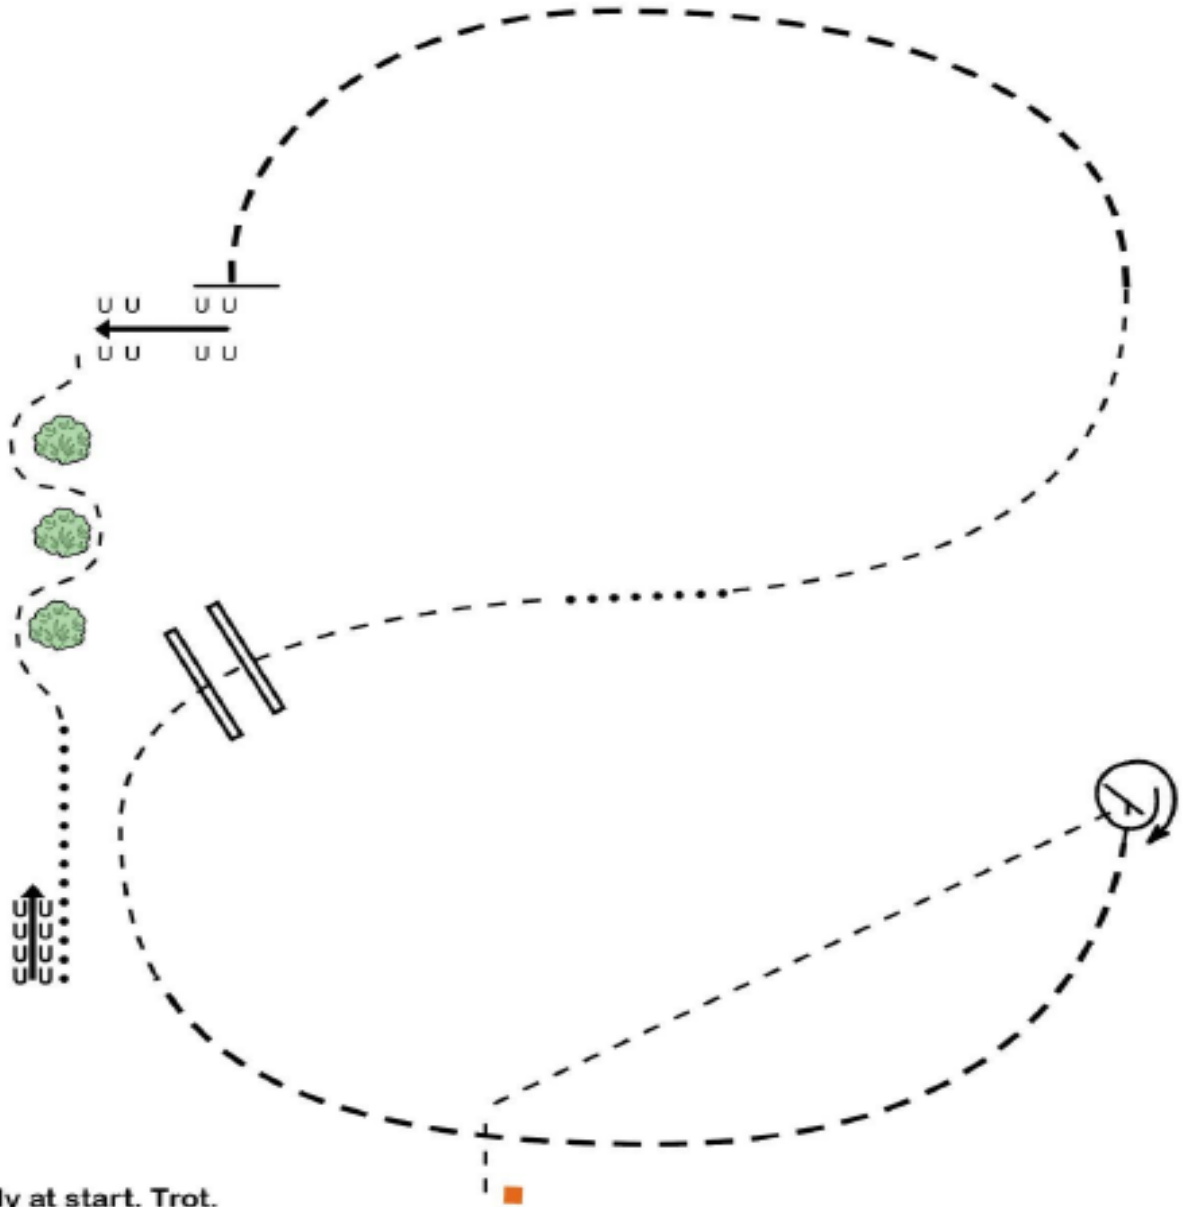

NPHC – KPHA TWIN STATES EXTRAVAGANZA
May 30-31, 2026 – Sandhills Global Event Center
4100 N 84th St – Lincoln, NE 68507

Judges: Leigh Ann Skurupey, Scott Merritt, Cindy Wolverton, Jim Dudley

Class 102 All Breed W-T Ranch Riding

1. Be ready at start. Trot.
2. Stop and approximately 1 1/4 turns right.
3. Extended trot.
4. Gather to trot and trot over two logs.
5. Walk five strides.
6. Trot.
7. Extended trot as drawn.
8. Stop and sidepass right.
9. Trot the serpentine.
10. Walk.
11. Stop and back.