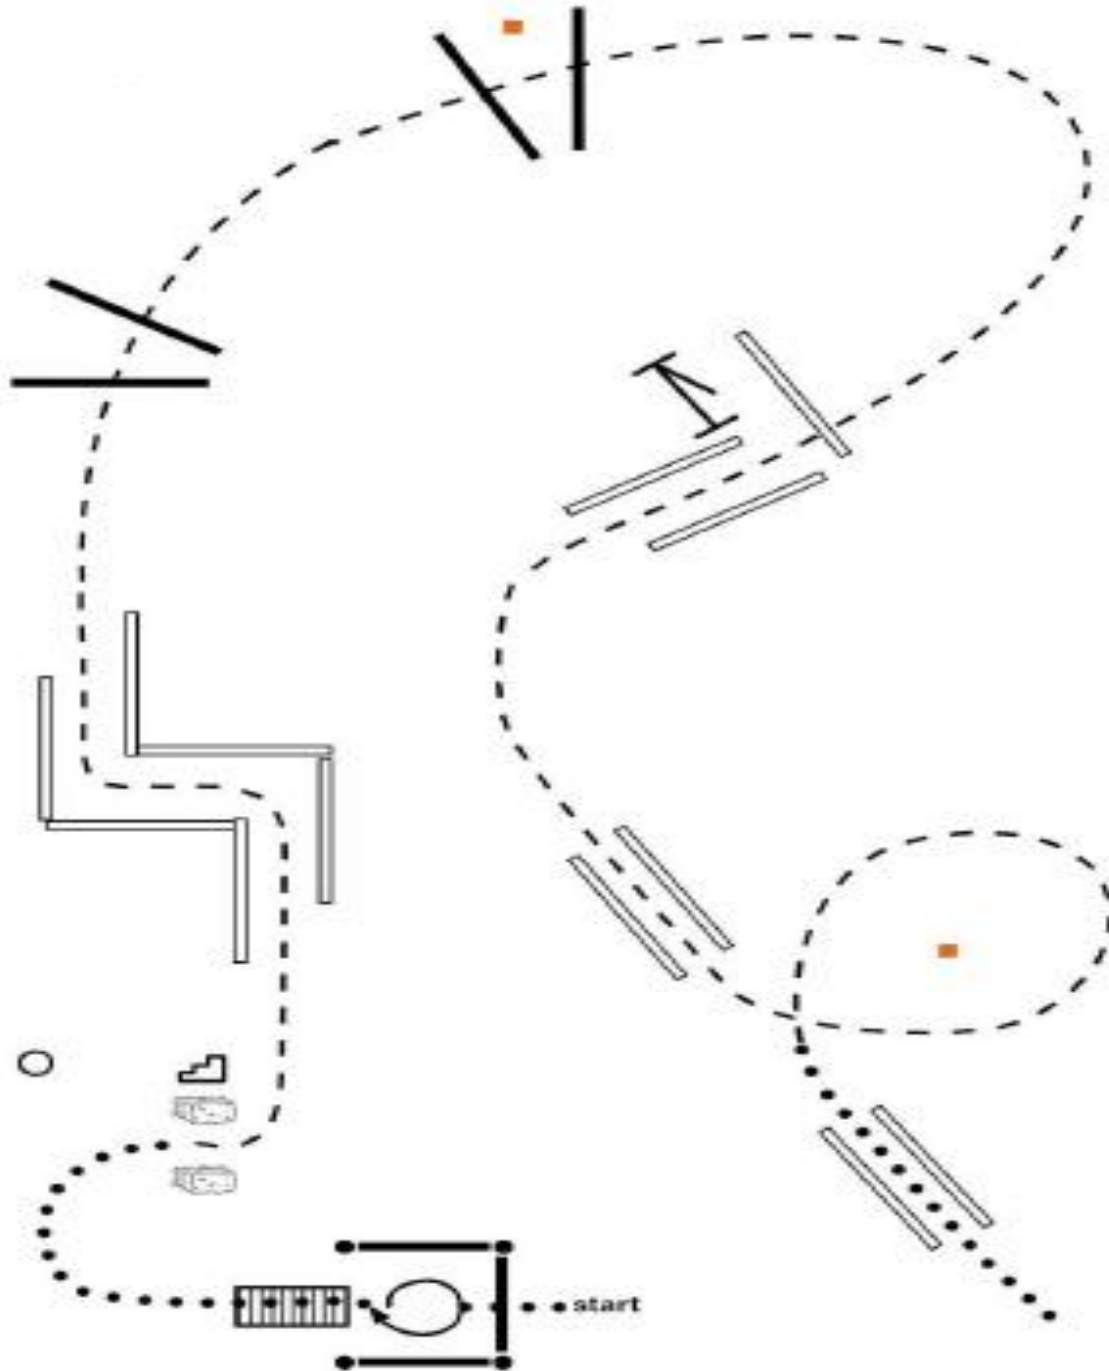

1. Walk into box. 360 right.
2. Walk over bridge then through hay bales.
3. Jog the jog through.
4. Jog over two poles.
5. Walk over one pole, around marker, over one pole.
6. Walk to and work left handed gate.
7. Back L. 180 right.
8. Jog through chute and around one marker, then walk through chute. Pattern is complete.

1. Walk into box. 360 right.
2. Walk over bridge then through hay bales.
3. Jog the jog through.
4. Jog over two poles.
5. Jog over two poles.
6. Jog over one pole and through the chute.
7. Jog through chute and around one marker.
8. Walk through chute. Pattern is complete.