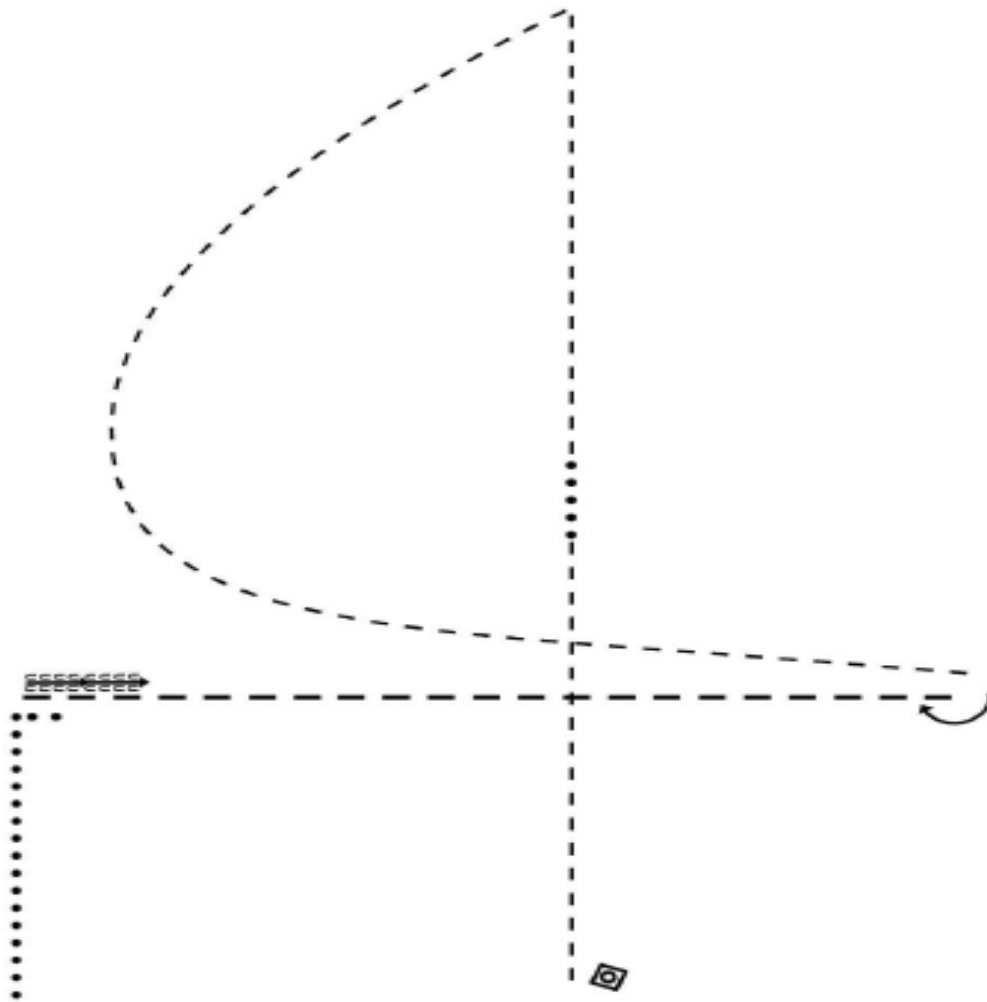

NPHC – KPHA TWIN STATES EXTRAVAGANZA
May 30-31, 2026 – Sandhills Global Event Center
4100 N 84th St – Lincoln, NE 68507

Judges: Leigh Ann Skurupey, Scott Merritt, Cindy Wolverton, Jim Dudley

Class 158 All Breed W-T Horsemanship
Class 160 Youth W-T Horsemanship 11-18
Class 161 Amateur W-T Horsemanship

1. Jog.
2. Walk 3 strides near the center of your line.
3. Jog.
4. Sharp left turn and semi circle.
5. Straighten out and stop.
6. 180 right.
7. Extended jog across arena.
8. Stop and back.
9. Walk a square left turn, then walk away to exit.