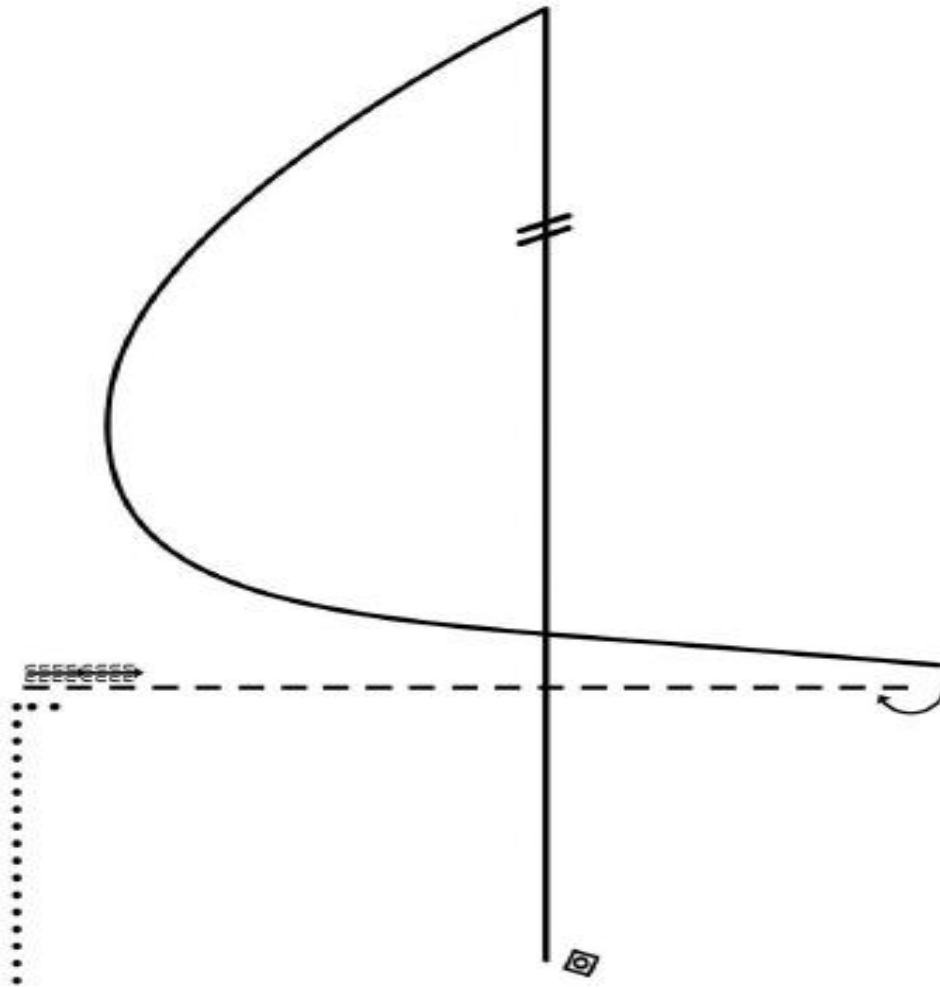

NPHC – KPHA TWIN STATES EXTRAVAGANZA
May 30-31, 2026 – Sandhills Global Event Center
4100 N 84th St – Lincoln, NE 68507

Judges: Leigh Ann Skurupey, Scott Merritt, Cindy Wolverton, Jim Dudley

- Class 172 All Breed Horsemanship
- Class 173 Novice Youth horsemanship 18/U
- Class 174 Youth Horsemanship 13/U
- Class 175 Youth Horsemanship 18/U
- Class 176 Novice Amateur Horsemanship
- Class 177 Amateur Horsemanship
- Class 178 Masters Amateur Horsemanship

1. Lope right lead.
2. Change leads.
3. Lope left lead.
4. Sharp left turn and semi circle.
5. Straighten out and stop.
6. 180 right.
7. Extended jog across arena.
8. Stop and back.
9. Walk a square left turn, then walk away to exit.