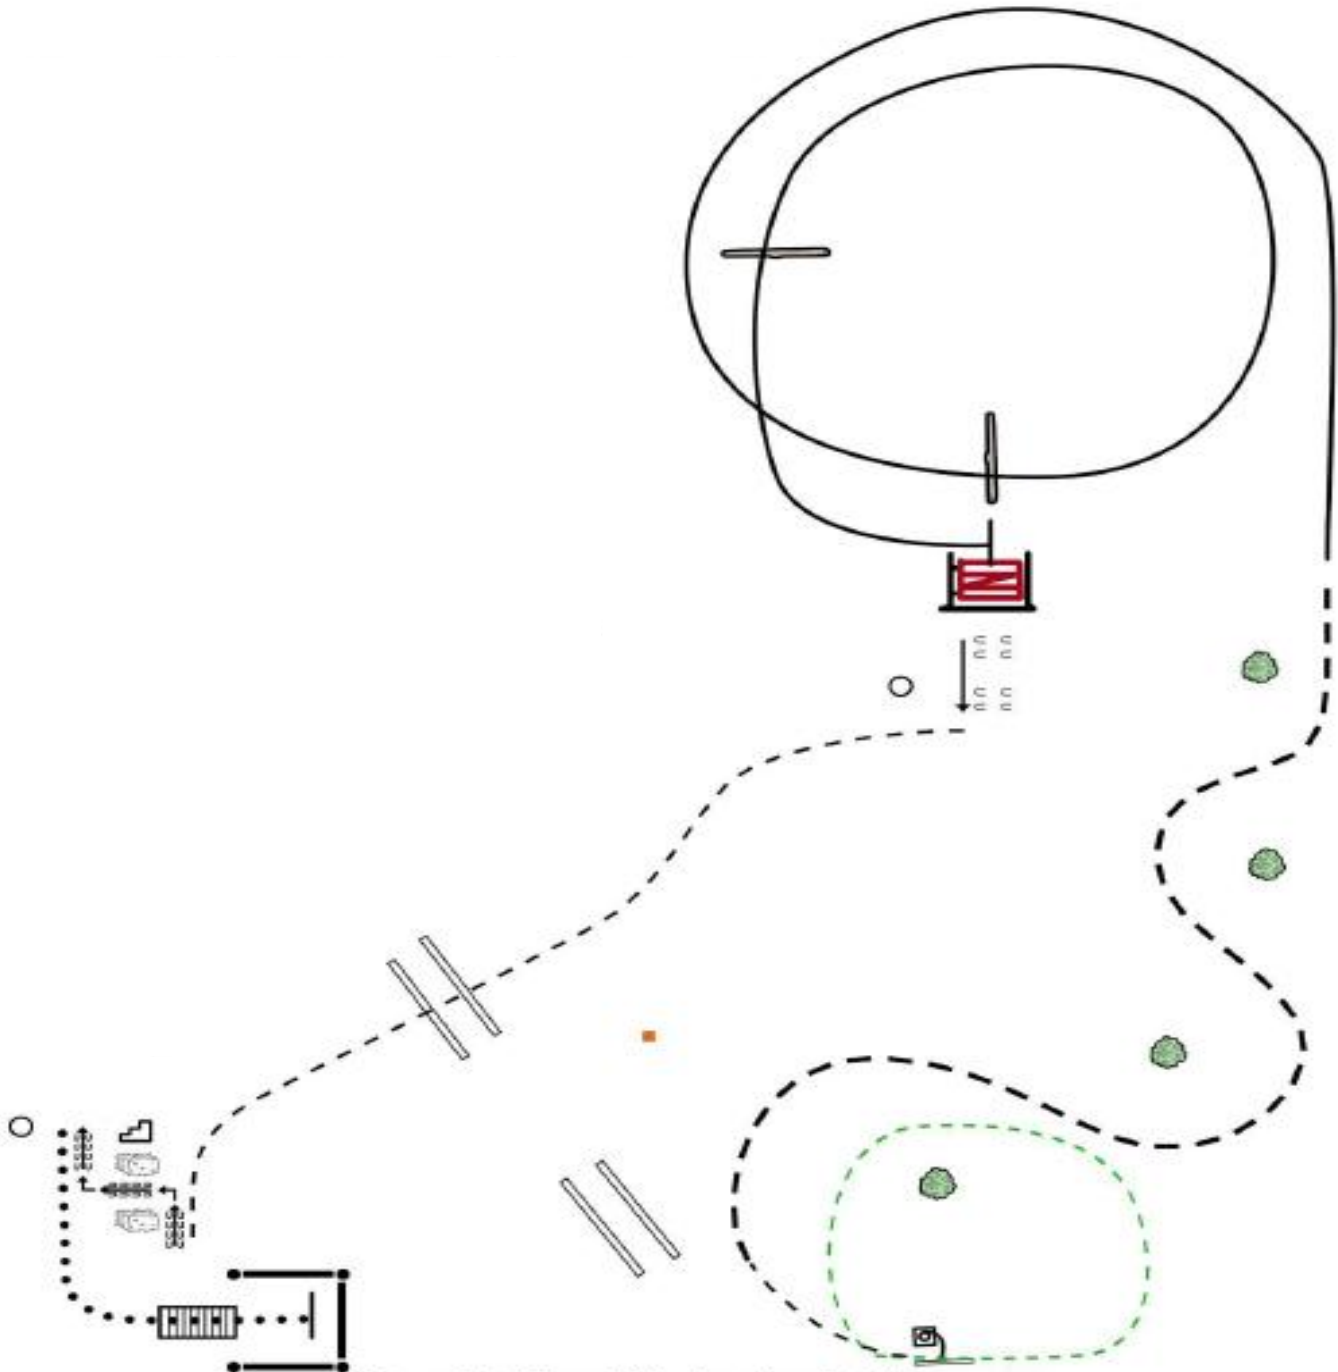

- Class 118 All Breed Ranch Trail
- Class 119 Youth 18/U Ranch Trail
- Class 120 Novice Amateur Ranch Trail

1. Be ready standing quietly by drag.
2. Trot, then extended trot through serpentine.
3. Lope left lead over two logs.
4. Stop at gate. Work right handed gate.
5. Side pass left.
6. Trot over two poles.
7. Stop at hay bales. Back between hay bales and stop near mounting block.
8. Dismount near stool (optional use). Ground tie
9. Lead horse at the walk over bridge. Stop and hesitate 3 seconds in box. Pattern is complete.

Class 122 Ranch Trail

1. Be ready standing quietly by drag. Drag clockwise.
2. Trot, then extended trot through serpentine.
3. Lope left lead over two logs.
4. Stop at gate. Work right handed gate.
5. Side pass left.
6. Trot over two poles.
7. Stop at hay bales. Back between hay bales and stop near mounting block.
8. Dismount near stool (optional use). Ground tie
9. Lead horse at the walk over bridge. Stop and hesitate 3 seconds in box. Pattern is complete.