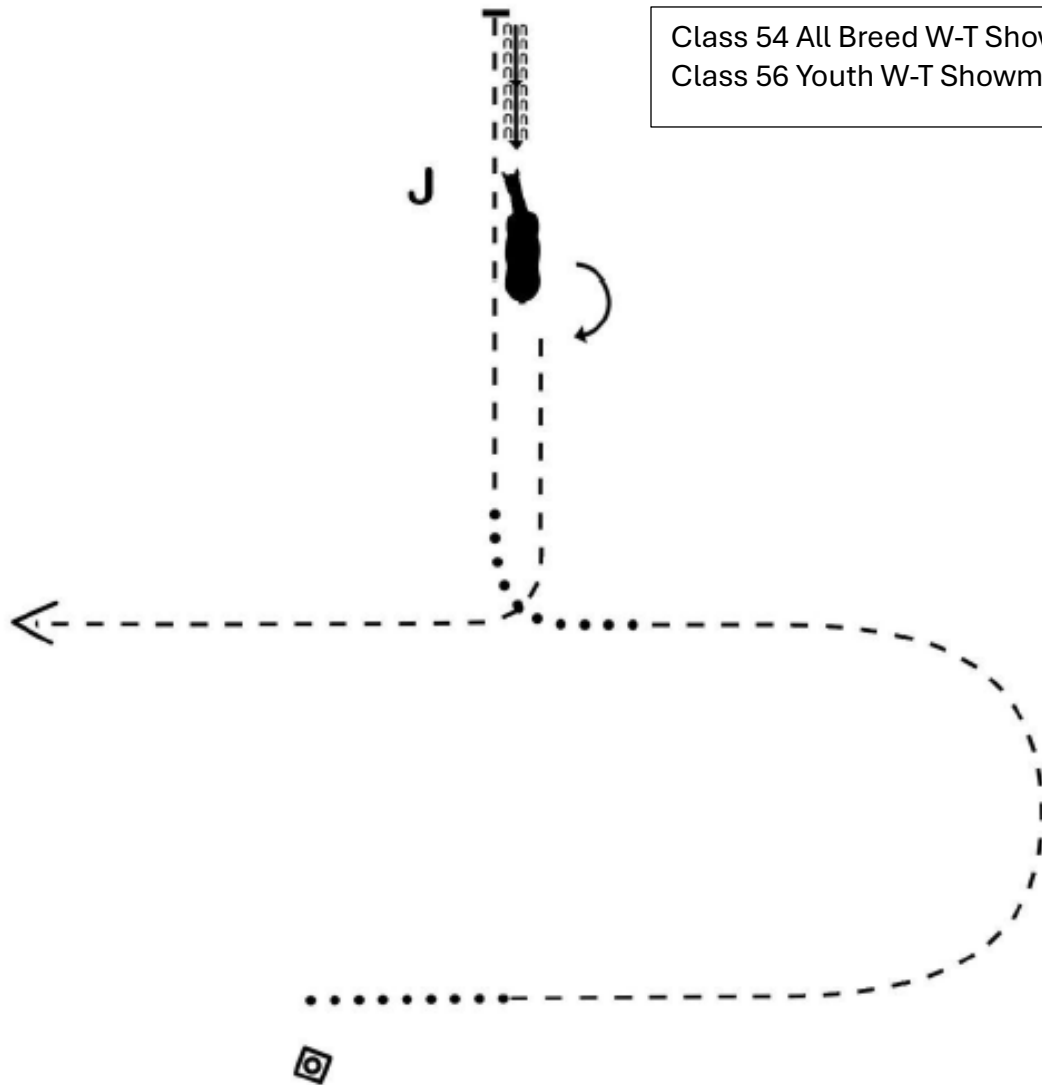

NPHC – KPHA TWIN STATES EXTRAVAGANZA
May 30-31, 2026 – Sandhills Global Event Center
4100 N 84th St – Lincoln, NE 68507

Judges: Leigh Ann Skurupey, Scott Merritt, Cindy Wolverton, Jim Dudley

Class 54 All Breed W-T Showmanship
Class 56 Youth W-T Showmanship 11-18

1. Be ready at start.
2. Walk.
3. Trot a semi circle.
4. Walk a tight right turn.
5. Trot a straight line past judge.
6. Stop and back until even with judge.
7. Set up for inspection.
8. 180 right.
9. Trot a tight right turn.
10. Trot away to exit.