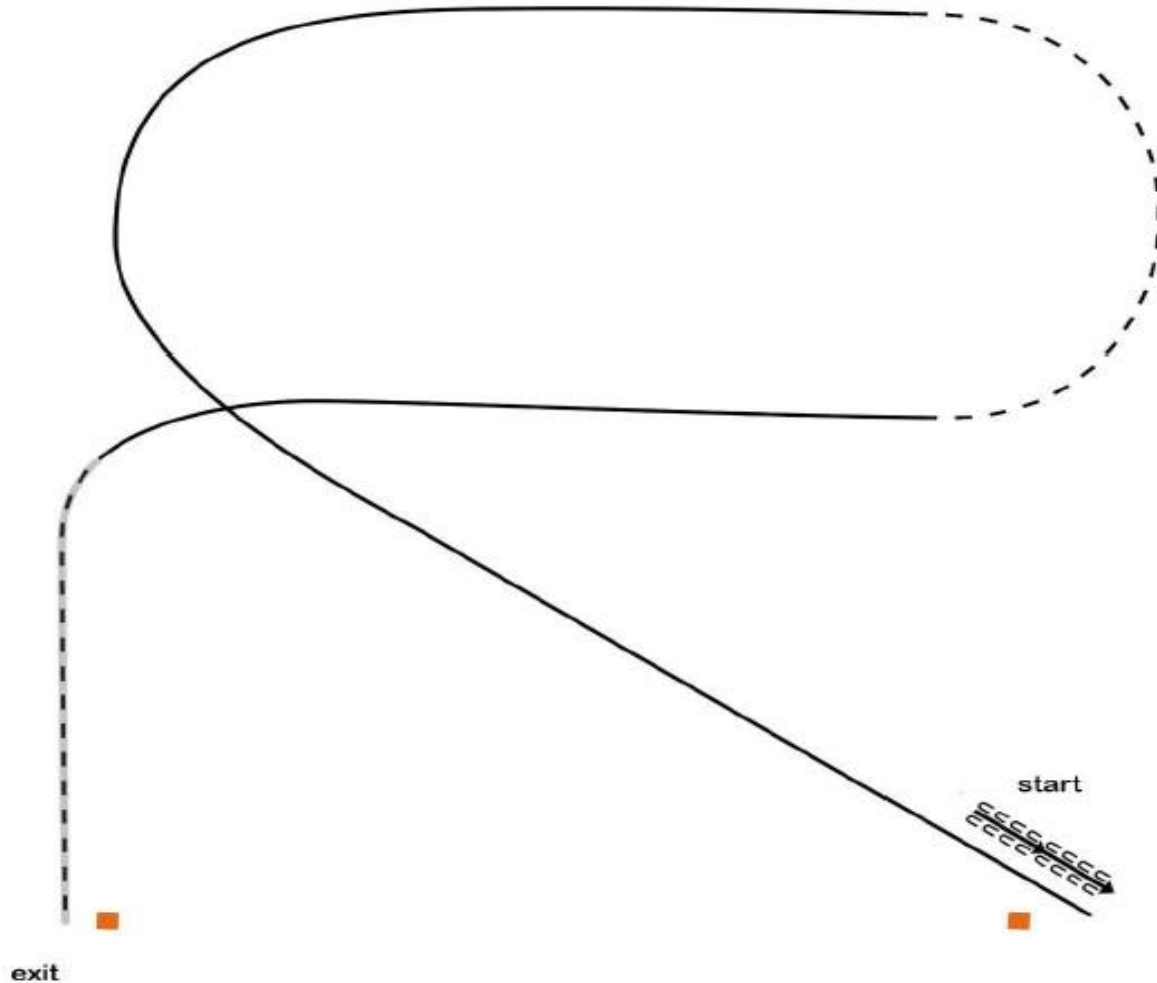

NPHC – KPHA TWIN STATES EXTRAVAGANZA
May 30-31, 2026 – Sandhills Global Event Center
4100 N 84th St – Lincoln, NE 68507

Judges: Leigh Ann Skurupey, Scott Merritt, Cindy Wolverton, Jim Dudley

- Class 87 All Breed Hunt Seat Equitation
- Class 88 Novice Youth Hunt Seat Equitation
- Class 89 Youth Hunt Seat Equitation 13/U
- Class 90 Youth Hunt Seat Equitation 18/U
- Class 91 Novice Amateur Hunt Seat Equitation
- Class 92 Amateur Hunt Seat Equitation
- Class 93 Masters Amateur Hunt Seat Equitation

1. Be ready in front of the marker.
2. Back to the marker.
3. Canter right lead diagonally and then in a semi circle.
4. Trot a semi circle to the right.
5. Canter left lead across the arena.
6. Transition to sitting trot mid-turn.
7. Stop at marker. Hesitate 3 seconds on loose rein. Exit at a walk. Pattern is complete.